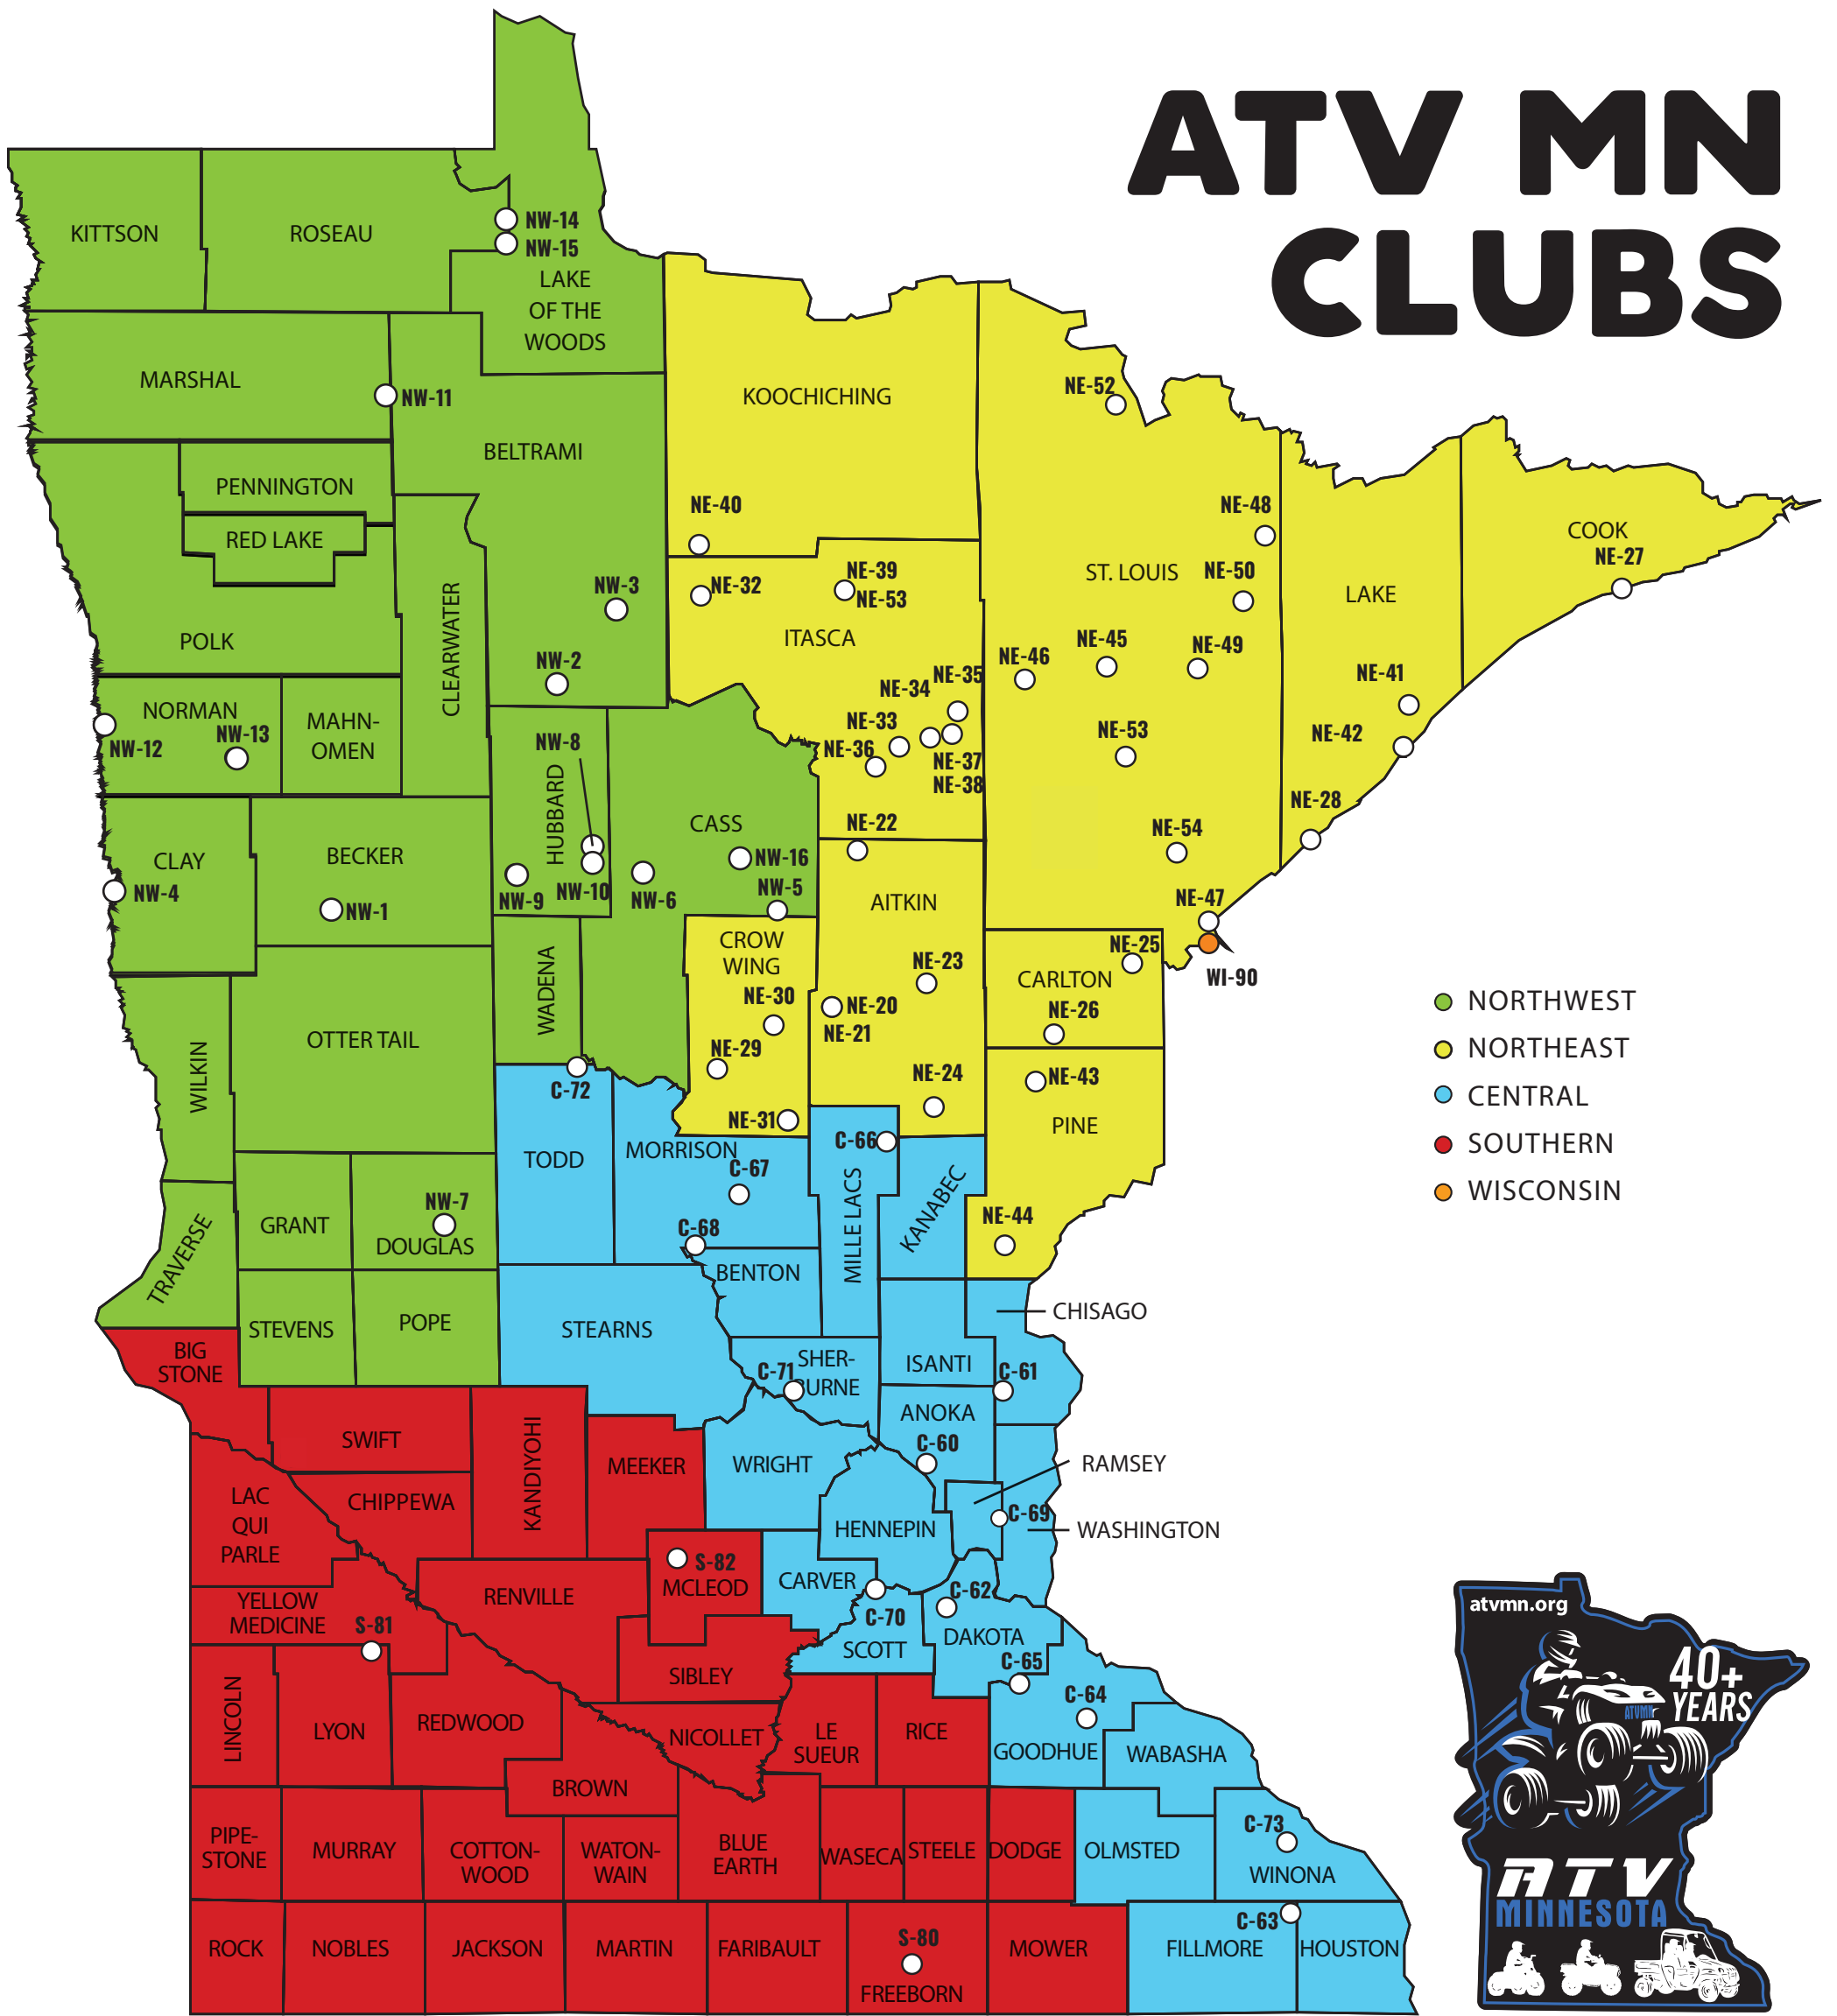

ATV MN CLUBS

- NORTHWEST
- NORTHEAST
- CENTRAL
- SOUTHERN
- WISCONSIN

NORTHWEST REGION

COUNTY	CLUB NAME	MAP #	CITY
Becker	Woods & Wheels ATV Club	NW-1	Detroit Lakes
Beltrami	Northwoods Riders	NW-2	Bemidji
Beltrami	Timber Riders ATV Club	NW-3	Hines
Clay	Red River Riders ATV club	NW-4	Moorhead
Cass	Over the Hills Gang ATV Club	NW-5	Outing
Cass	Woodtick Wheelers ATV Club	NW-6	Hackensack
Douglas	Runestone Off-road ATV Riders	NW-7	Alexandria
Hubbard	Akeley Paul Bunyan ATV Trailriders	NW-8	Akeley
Hubbard	Forest Riders ATV Club	NW-9	Park Rapids
Hubbard	Timberland Dirt Devils	NW-10	Akeley
Beltrami	Fourtown-Grygla Sportsmans Club	NW-11	Grygla
Norman	FireFrost ATV Club	NW-12	Halstad
Norman	Mudslingers OHV Club	NW-13	Twin Valley
Roseau	North Star Trail Alliance	NW-14	Roosevelt
Roseau	Roseau & Lake of the Woods Sportsmans Club	NW-15	Roosevelt
Cass	Eagle Country Snow/ATV Club	NW-16	Remer